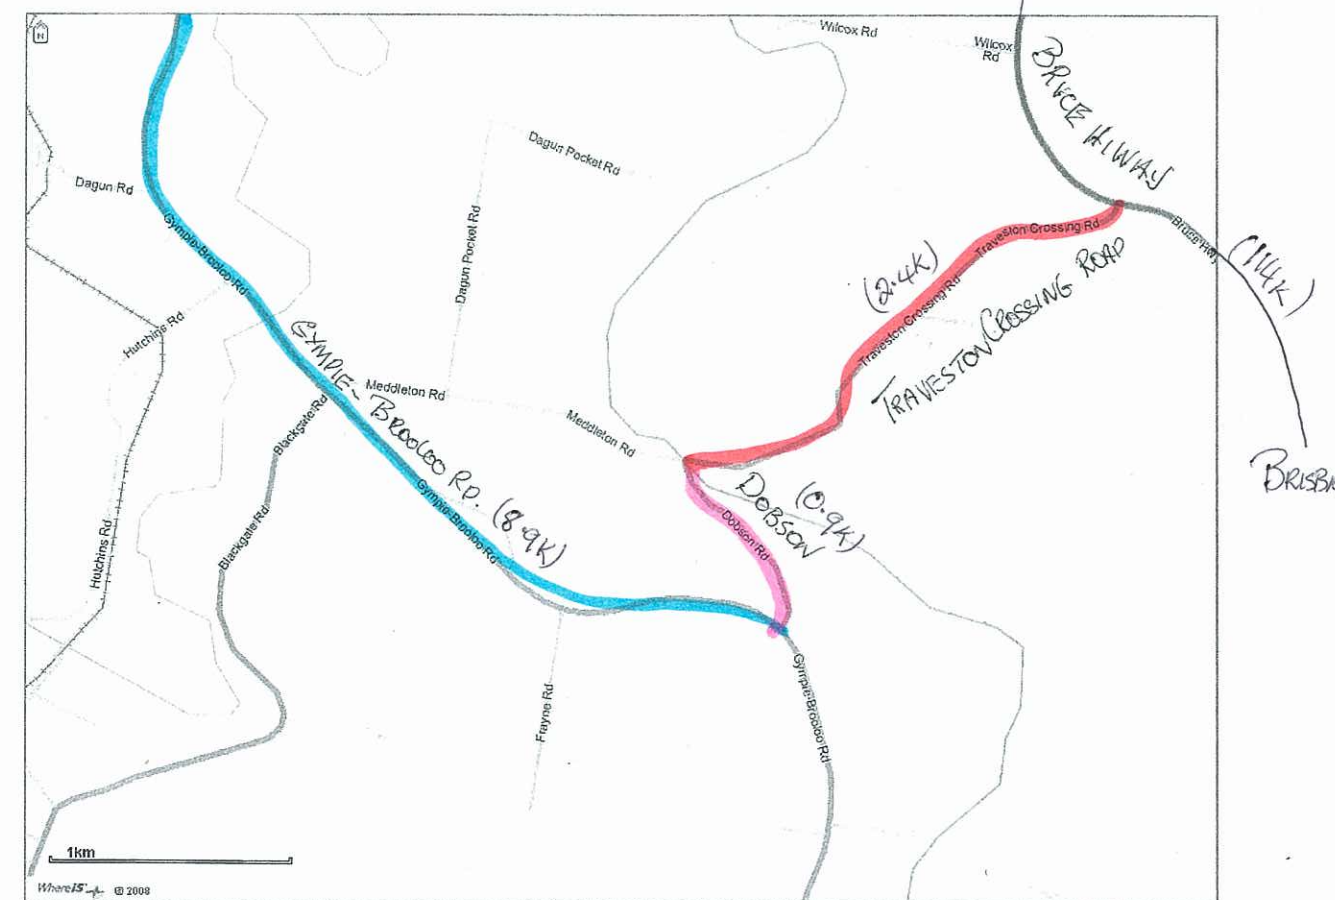

532 Mooloo Rd, Mooloo, QLD

1	Drive along	From Pine River -Bruce Highway to	Travel to	Traveston Crossing Rd, Kybong	1hr 12min	113.8
2	Turn Left	Traveston Crossing Rd, Kybong	Travel to	Dobson Rd,	2min	2.4
3	Turn Left	Dobson Rd,	Travel to	Gympie-Brooloo Rd	46sec	0.9
4	Turn Right	Gympie-Brooloo Rd	Travel to	Calico Creek Rd	7min	8.9
5	Turn left	Calico Creek Rd	Travel to	Burgess Rd,	3min	1.5
6	Diverg Right	Burgess Rd,	Travel to	Mooloo Rd,	10min	4.9
7	Turn Left	Mooloo Rd,	Travel to	532 Mooloo Rd	2min	0.8
					1hr 49min	133.2 km